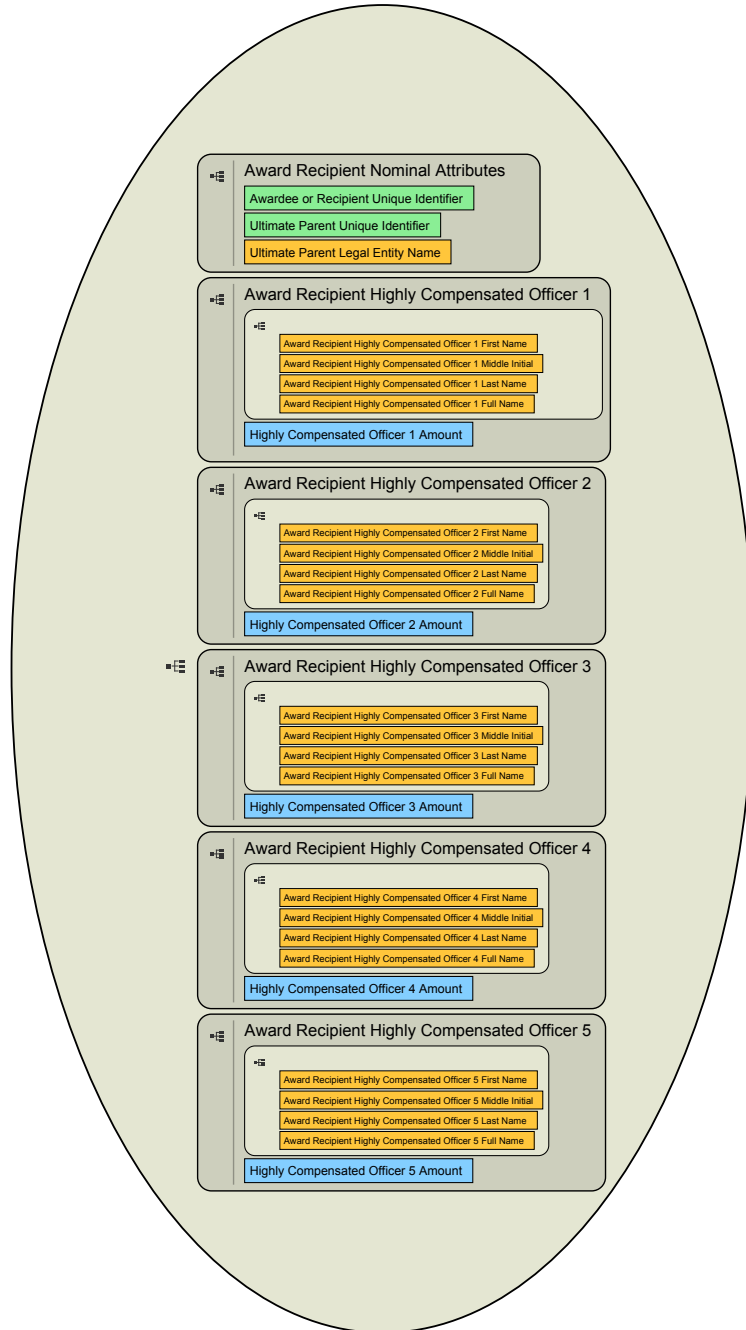

# IDD v1.1: File E - Additional Awardee Attributes

## Legend