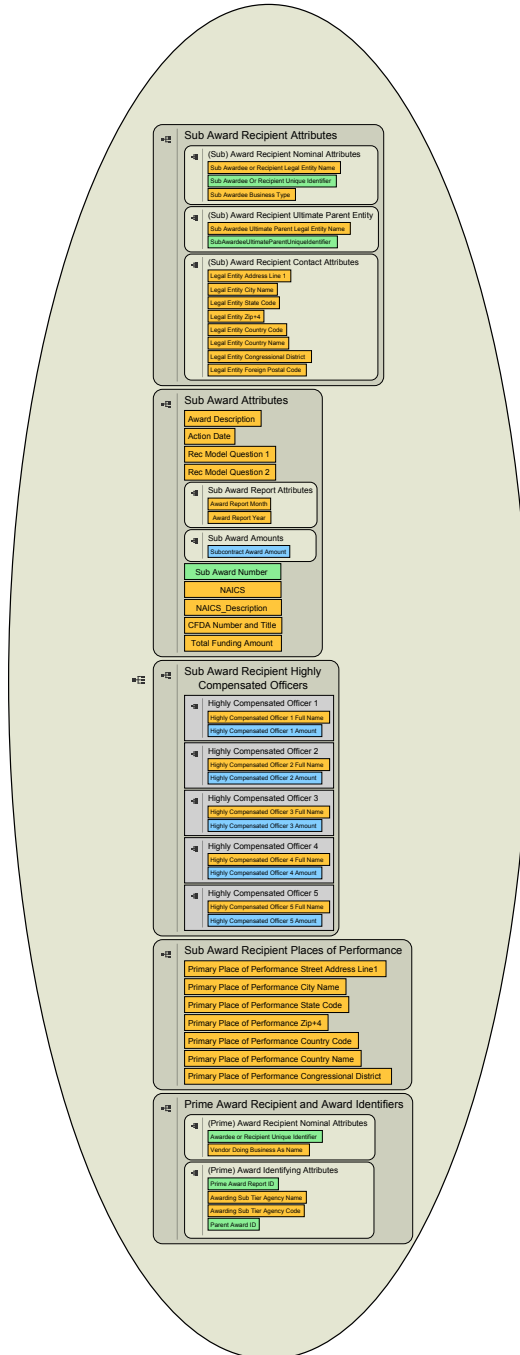

IDD v1.01: File F - Sub-Award Attributes

Legend