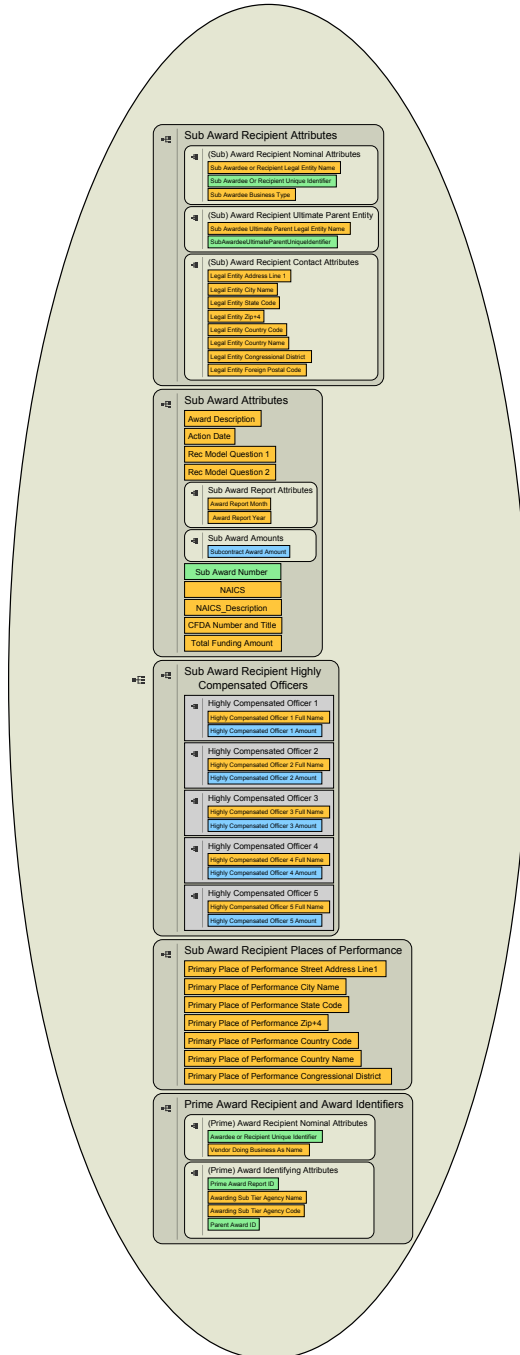

IDD v1.1: File F - Sub-Award Attributes

Legend