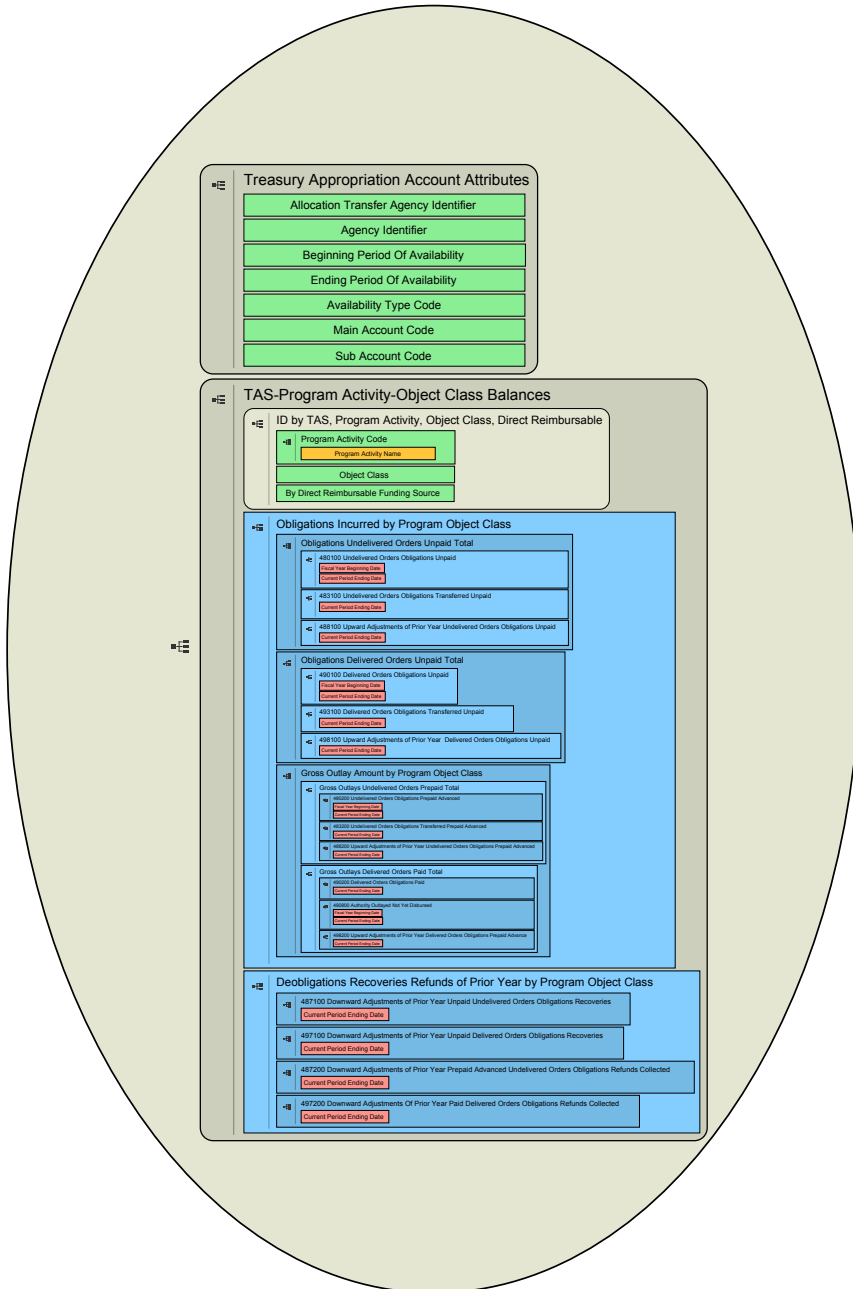

# File B - Object Class and Program Activity

## Legend